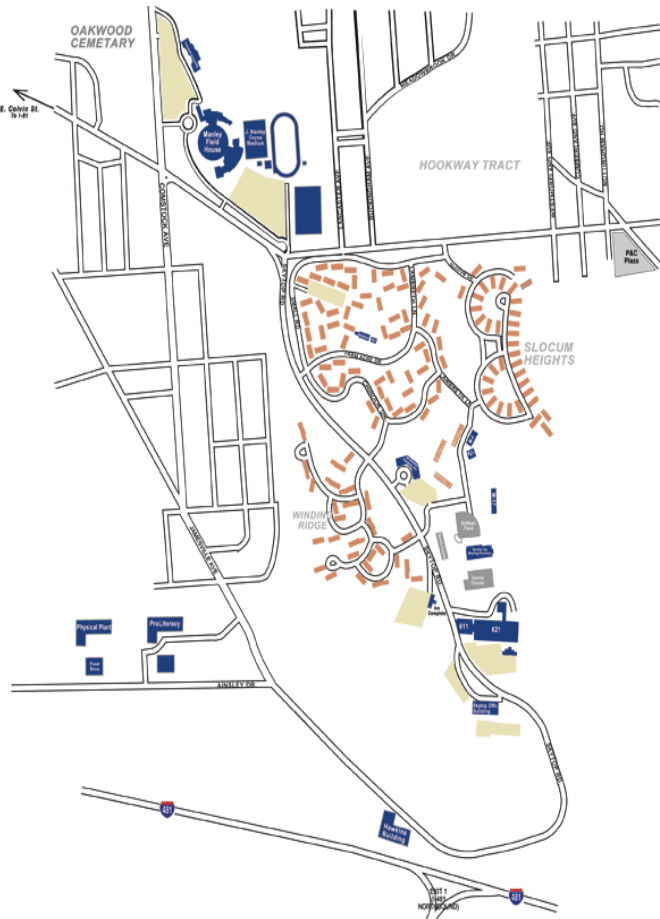

Goldstein Student Center is on your left with a big, circular driveway. Easy parking at the door!

**Directions to South Campus
Goldstein Student Center is on your left with a big, circular driveway. Easy parking at the door!**

- **North** - Interstate 81 south to exit 17. At the bottom of the ramp, make a hard right onto South State Street and proceed to Colvin Street. Make a right onto Colvin Street and proceed under Interstate 81 and up the hill to Comstock Avenue. Proceed through the intersection to Skytop Road. Make a right onto Skytop Road.
- **South** - Interstate 81 north to exit 17. At the bottom of the ramp, make a left onto Calthrop Street and proceed to South Salina Street. Make a right onto South Salina Street and proceed to Colvin Street. Make a right onto Colvin Street and proceed under Interstate 81 and up the hill to Comstock Avenue. Proceed through the intersection to Skytop Road.
- **East** - Interstate 90 to exit 36 Interstate 81 South. Take Interstate 81 South to exit 17. At the bottom of the ramp, make a left onto Calthrop Street and proceed to South Salina Street. Make a right onto South Salina Street and proceed to Colvin Street. Make a right onto Colvin Street and proceed under Interstate 81 and up the hill to Comstock Avenue. Proceed through the intersection to Skytop Road. Make a right onto Skytop Road.
- **West** - Interstate 90 or Interstate 690 to Interstate 81 south to exit 17. At the bottom of the ramp, make a left onto Calthrop Street and proceed to South Salina Street. Make a right onto South Salina Street and proceed to Colvin Street. Make a right onto Colvin Street and proceed under Interstate 81 and up the hill to Comstock Avenue. Proceed through the intersection to Skytop Road. Make a right onto Skytop Road.

- **From Interstate 690 to Interstate 81 South.** Take Interstate 81 South to exit 17. At the bottom of the ramp, make a left onto Calthrop Street and proceed to South Salina Street. Make a right onto South Salina Street and proceed to Colvin Street. Make a right onto Colvin Street and proceed under Interstate 81 and up the hill to Comstock Avenue. Proceed through the intersection to Skytop Road. Make a right onto Skytop Road.

ΠΛΣ

PI LAMBDA SIGMA

Pi Lambda Sigma, which was founded at Syracuse University in 1903, is the oldest library honor society in the United States. The chapter follows the motto of the Greek words Piadeia, Logos and Sunophelimoi. These words bring together the best qualities of the profession - culture, the expression of thought, and service. In 1959, Pi Lambda Sigma affiliated with Beta Phi Mu, the international library and information science honor society, to expand local efforts in the areas of library and information studies.